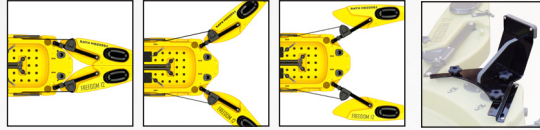

FREEDOM 12

FREEDOM HAWK
STAND-UP KAYAK FISHING

MULTI-POSITIONING OUTRIGGERS
Tri-position outriggers increases performance options.

OPTIONAL MOTOR MOUNT
Stern-mounting trolling motor easily detaches for transport and storage.

AVAILABLE COLORS

The **Freedom 12** represents the second generation of Freedom Hawk Kayaks, taking Stand-Up Kayak Fishing to the most economical level.

Unlike the Freedom 14, this fishing machine features a redesigned **patented outrigger system** now giving the angler a choice of 3 positions. It paddles like a conventional kayak when they are in the in-line position. Position two (Y shape) offers maximum stability for fishing or rigging a rod. The third position fully extends the outriggers into an **in-line position** for a combination of stability and efficiency of movement. Now you can stalk fish from a stand-up paddle, poling or motor position with less drag and water movement or to gain additional

paddling stability in more challenging conditions. Some anglers refer to it as “training wheels for your kayak.”

At just over 70 pounds and only 12 feet long, this boats is both easy to maneuver on and off the water. This boat comes standard with inserts on the hull for mounting an **optional motor mount** and battery case, making this one of the best values in motorized fishing kayaks.

OPTIONAL EQUIPMENT

- Motor Mount
- Elite Angler Seat
- Deluxe High Back Seat
- Basic & Deluxe Push Pole
- Basic & Deluxe Paddle
- Basic and Deluxe Stand up Paddle
- Versa Adjustable Paddle/Push Pole
- 3-Piece Flats Paddle/Push Pole
- Stake-Out-Stick
- Rail Mounted Rod Holder
- Fly Rod Adapter
- 3 Pound Anchor
- Anchor Boom