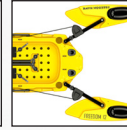

FREEDOM 12 ULTRA LIGHT

MULTI-POSITIONING OUTRIGGERS

Tri-position outriggers increases performance options.

OPTIONAL MOTOR MOUNT

Stern-mounting trolling motor easily detaches for transport and storage.

*"For the ultimate hard use angler.
The verdict: It's a simple and smart design
with highly functional details"
Outside Magazine 2011 Buyers Guide*

AVAILABLE COLORS

Just as its name implies, the **Freedom 12 Ultra Light** is the lightest kayak in the Freedom Hawk fleet. At just over 60 pounds and a lifting weight of 47 pounds (outriggers removed), this boat is designed to be nearly effortless to portage into remote lakes and ponds or to lift onto the roof of an SUV.

The hull is a hybrid design...**part kayak and part canoe.** This canoe like hull, although not self bailing, gives the paddlers unlimited gear storage for items of all shapes and sizes.

This boat features the same **patented three position outrigger system** as the standard Freedom 12, giving you unlimited stability and paddling options based on conditions and styles.

OPTIONAL EQUIPMENT

- Motor Mount
- Elite Angler Seat
- Deluxe High Back Seat
- Basic & Deluxe Push Pole
- Basic & Deluxe Paddle
- Basic and Deluxe Stand up Paddle
- Versa Adjustable Paddle/Push Pole
- 3-Piece Flats Paddle/Push Pole
- Stake-Out-Stick
- Rail Mounted Rod Holder
- Fly Rod Adapter
- 3 Pound Anchor
- Anchor Boom