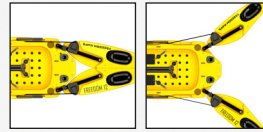

FREEDOM 14

Pictured with optional Anchor Boom.

QUICK DEPLOYABLE OUTRIGGERS

Deploying outriggers from the seated position is a snap.

NEW

OPTIONAL MOTOR MOUNT

Stern-mounting trolling motor easily detaches for transport and storage.

I just picked up my Freedom 14 at my local dealer. WOW! This kayak is super stable. Once outriggers were deployed I could walk to the edge of boat even with my dog in it. No matter how hard we tried, we could not tip it or take on water.

~J.N., North Carolina

AVAILABLE COLORS

The **Freedom 14** was the **original Freedom Hawk** which **started the stand-up kayak fishing revolution**. Designed by avid fishermen and outdoor enthusiasts this boat features its patented easy to deploy outrigger system which switches from traditional kayak shape to a Y-Shaped sporting platform by simply moving the two outrigger levers forward or back. Imagine changing from kayak efficiency and simplicity to Jon Boat stability with the simple flick of a lever. The **Freedom 14** offers the equivalency of an **8 foot beam** and boasts of being the only kayak to truly let you “Stand-up and Fish” with unmatched 100% confidence.

For 2012 the **Freedom 14** features inserts in the hull to accommodate an **optional motor mount** which will support

a 30-40 thrust electric trolling motor. The **400 pounds of capacity** will allow the use of full size marine batteries, and still offer unlimited space for large anglers and all their extra gear.